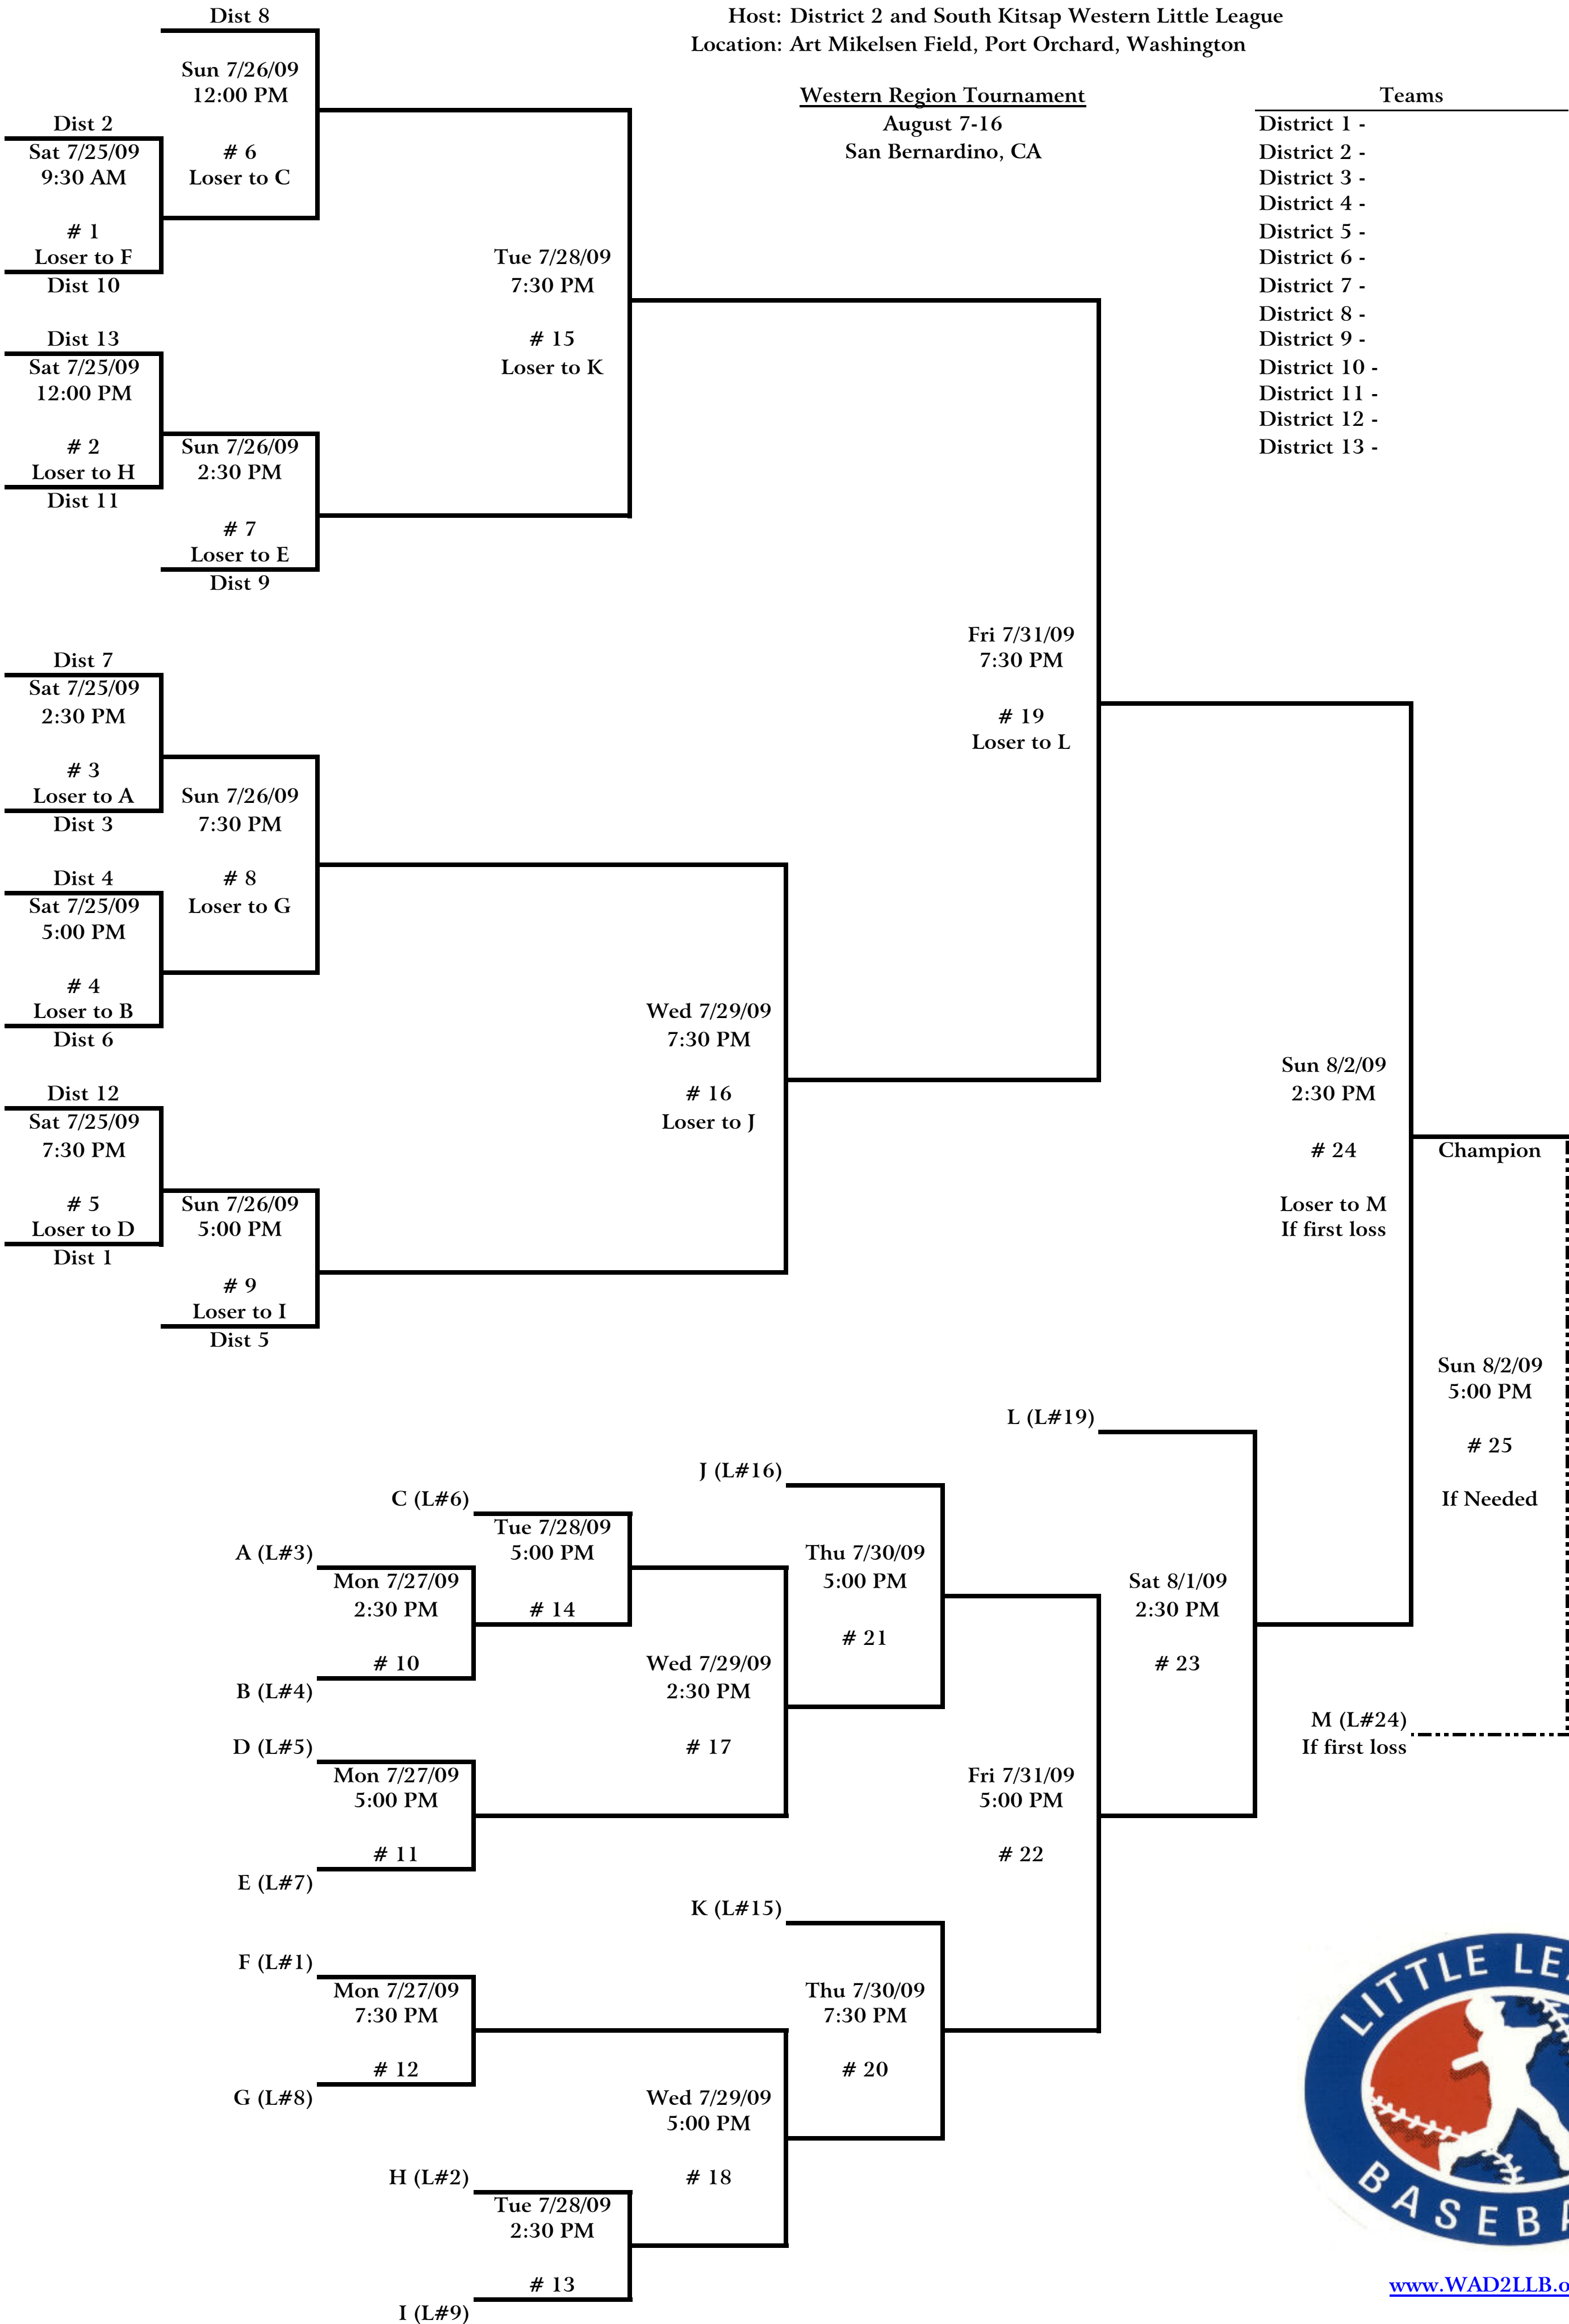

WA State Major Baseball

| | | | | | | | | | |
|-------------|-------------|-------------|-------------|-------------|-------------|-------------|------------|------------|------------|
| Sat 7/25 | Sun 7/26 | Mon 7/27 | Tue 7/28 | Wed 7/29 | Thu 7/30 | Fri 7/31 | Sat 8/1 | Sun 8/2 | Sun 8/2 |
|-------------|-------------|-------------|-------------|-------------|-------------|-------------|------------|------------|------------|

Host: District 2 and South Kitsap Western Little League
Location: Art Mikelsen Field, Port Orchard, Washington

Western Region Tournament

August 7-16
San Bernardino, CA

Teams

- District 1 -
- District 2 -
- District 3 -
- District 4 -
- District 5 -
- District 6 -
- District 7 -
- District 8 -
- District 9 -
- District 10 -
- District 11 -
- District 12 -
- District 13 -